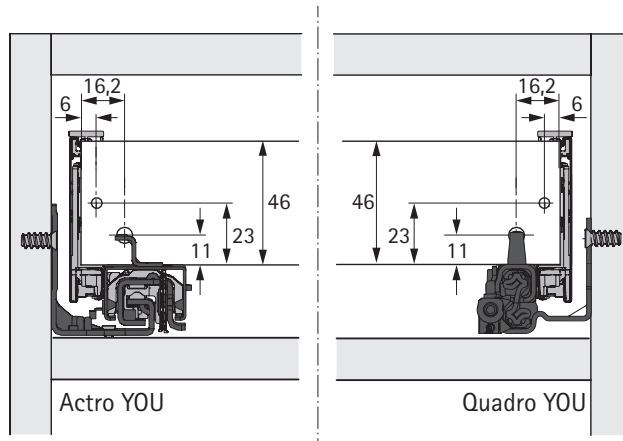

H 77

## FAQ

[www.hettich.com/short/8815e9](http://www.hettich.com/short/8815e9)

NL mm	Actro YOU Quadro YOU b1 mm	Actro YOU b2 mm (XL 70 kg)	Quadro YOU		Actro YOU		
			XS 10 kg	M 30 kg	XS 10 kg	L 40 kg	XL 70 kg
400	224						
450	256	288					
500	256	320					
550	256	320					