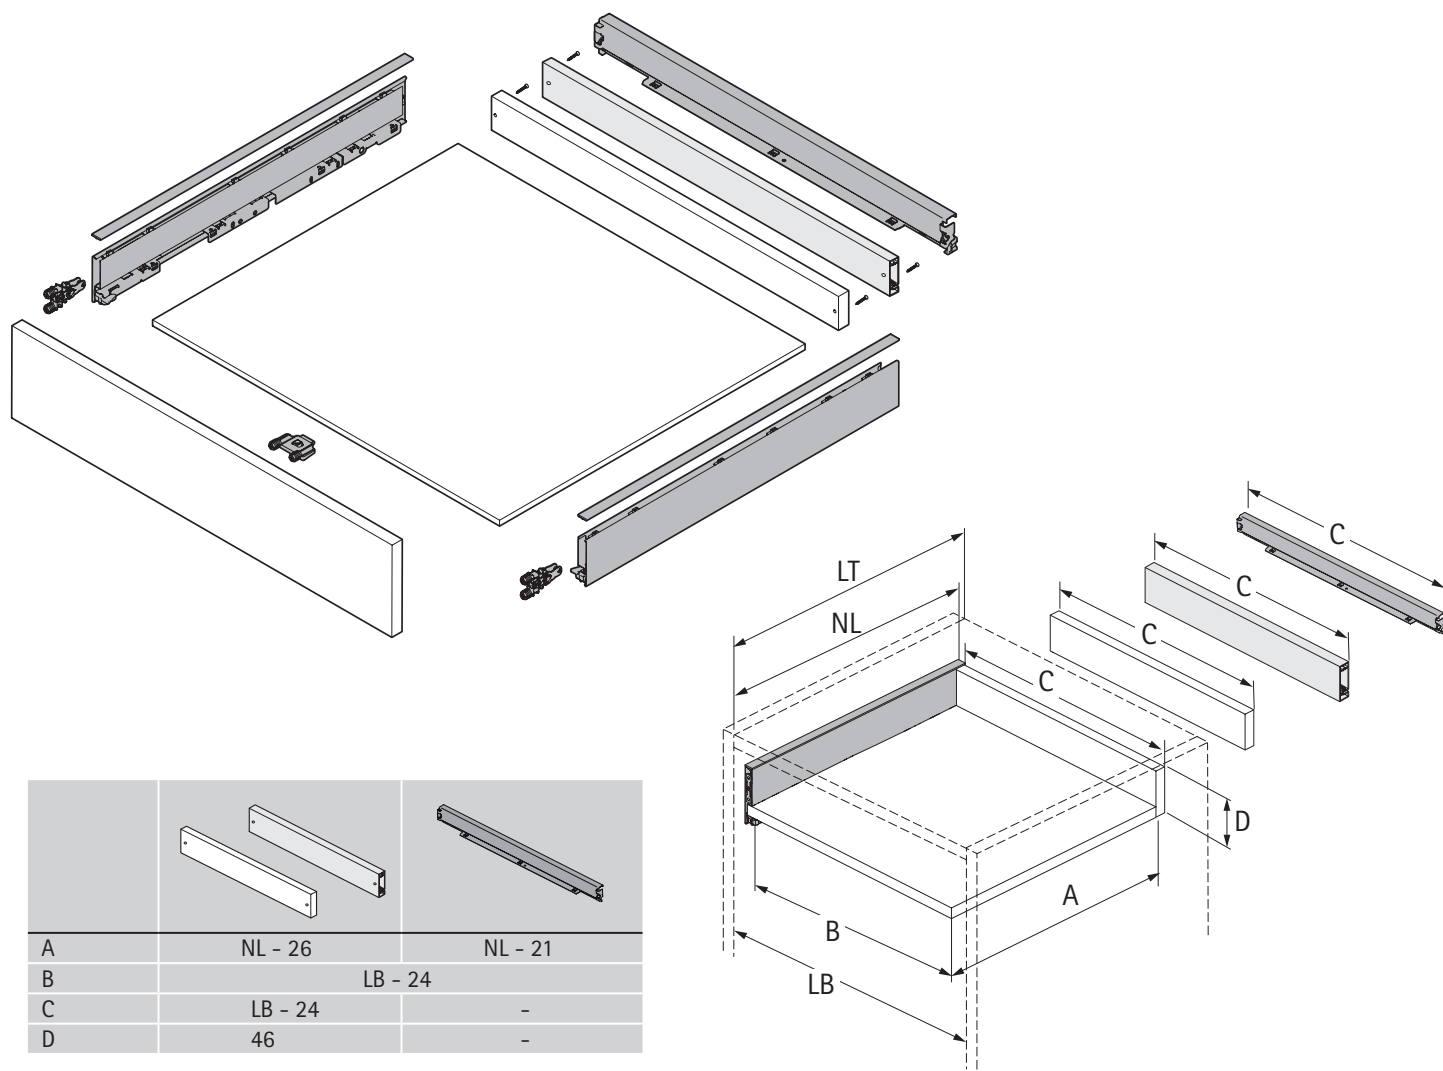

H 77

## FAQ

[www.hettich.com/short/8815e9](http://www.hettich.com/short/8815e9)

NL mm	Actro YOU Quadro YOU b1 mm	Actro YOU b2 mm (XL 70 kg)	Quadro YOU		Actro YOU		
			XS 10 kg	M 30 kg	XS 10 kg	L 40 kg	XL 70 kg
400	224						
450	256	288					
500	256	320					
550	256	320					