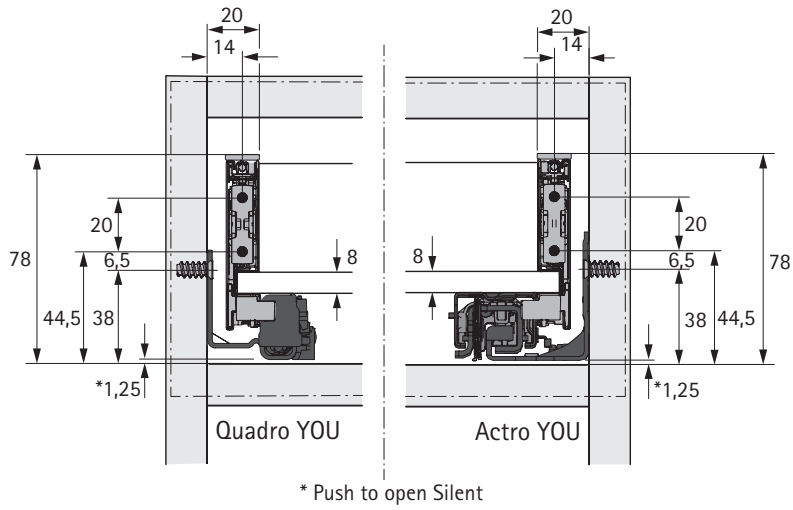

## FAQ

[www.hettich.com/short/8815e9](http://www.hettich.com/short/8815e9)

NL mm	Actro YOU Quadro YOU b1 mm	Actro YOU b2 mm (XL 70 kg)	Quadro YOU		Actro YOU		
			XS 10 kg	M 30 kg	XS 10 kg	L 40 kg	XL 70 kg
400	224						
450	256	288					
500	256	320					
550	256	320					