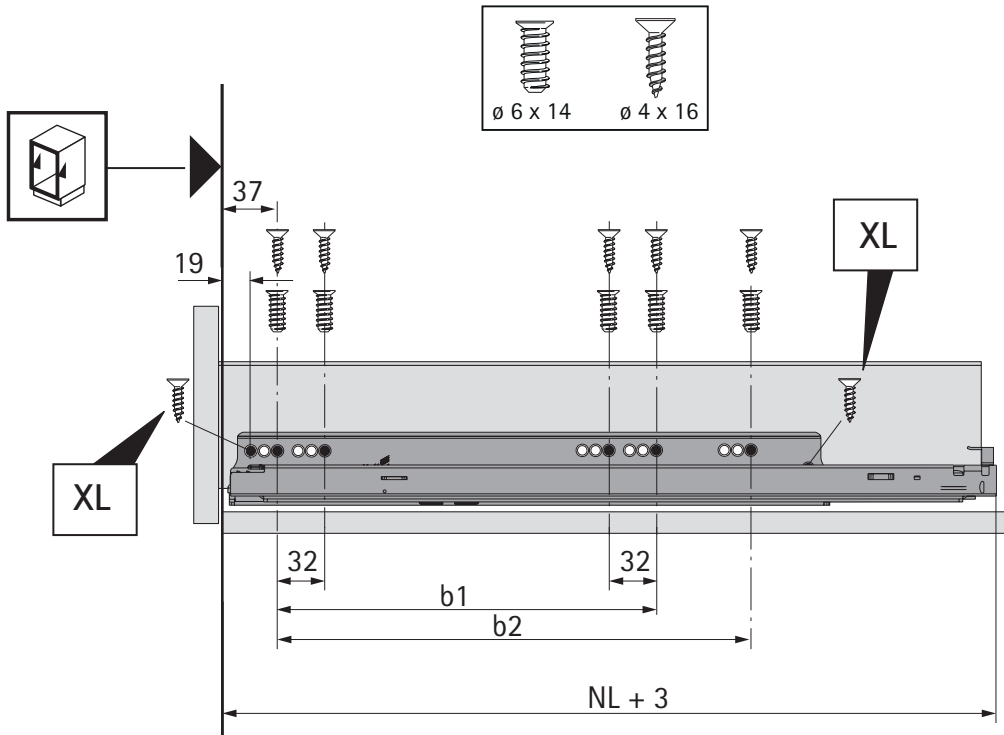

H 77

## FAQ

[www.hettich.com/short/8815e9](http://www.hettich.com/short/8815e9)

NL mm	Actro YOU Quadro YOU b1 mm	Actro YOU b2 mm (XL 70 kg)	Quadro YOU		Actro YOU		
			XS 10 kg	M 30 kg	XS 10 kg	L 40 kg	XL 70 kg
400	224						
450	256	288					
500	256	320					
550	256	320					